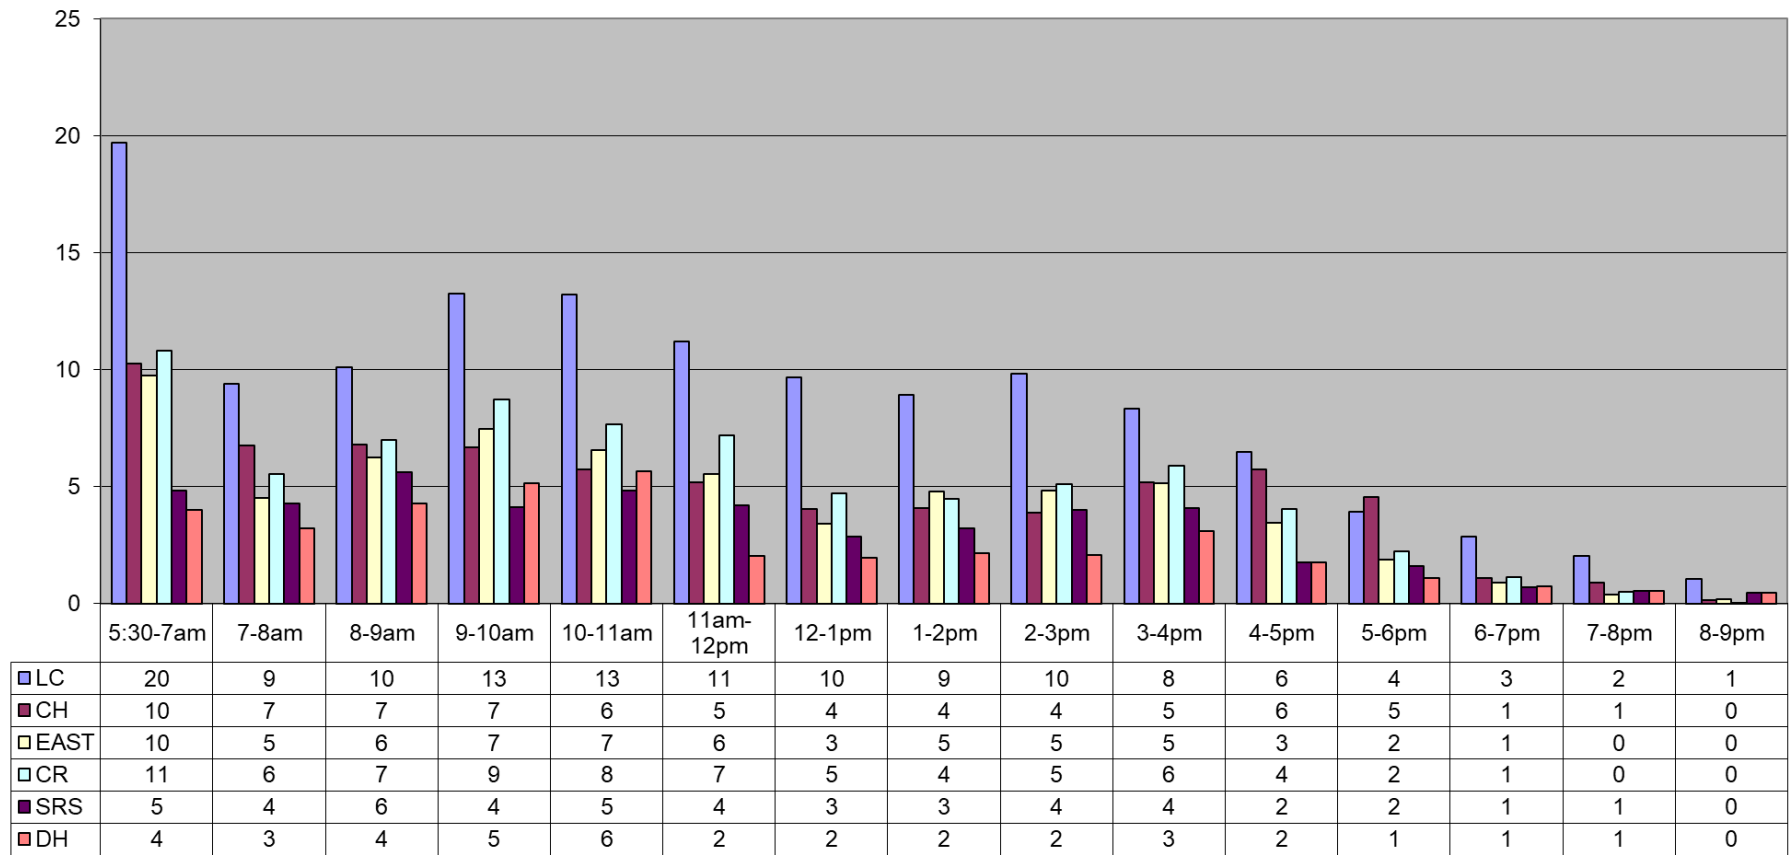

December 2021 Fitness Room Use By Hour

Average - All Fitness by: Hr	59	34	40	45	44	35	27	28	30	32	23	15	7	5	2
Visits	LC	CH	EAST	CR	SRS	DH	Total (All CTRS)								
Tot Month	4028	2198	2015	2324	1456	1181	13202								
v Per Day	129.9	70.9	65.0	75.0	47.0	38.1	425.9								
Av Hr	8.4	4.6	4.2	4.8	3.0	2.5	27.5								